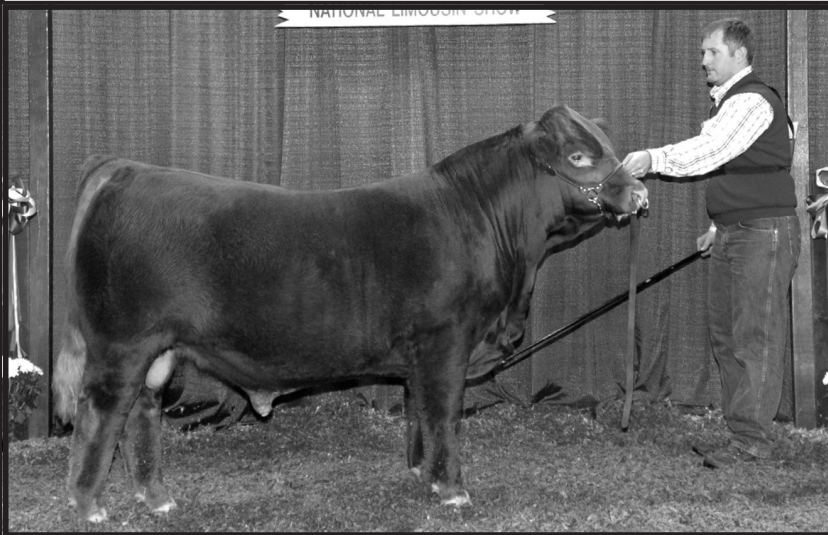

# BRED TO WORK...

## In the Pasture & In the Show Ring

### Legacy's Wing Man

10/13/09 • Red • Polled Purebred  
MAGS Starbucks x Legacy's Miss Priss (Kryptonite)  
CE: 3 BW: 3.5 WW: 46 YW: 82 MA: 28 CM: 1 SC: 0.5

*Grand Champion, Illinois State Fair*  
*Div. Champion, Southeast Summer Classic*  
*Div. Champion, All-American Limousin Futurity*  
*Div. Champion, American Royal*  
*Div. Rs. Champion, NAILE*

We thank O'Connor Farms Limousin of Belle Center, Ohio, for purchasing half interest and full possession in Wing Man. We are confident in his breeding potential and welcome your interest in semen, or other bulls and females of this caliber.